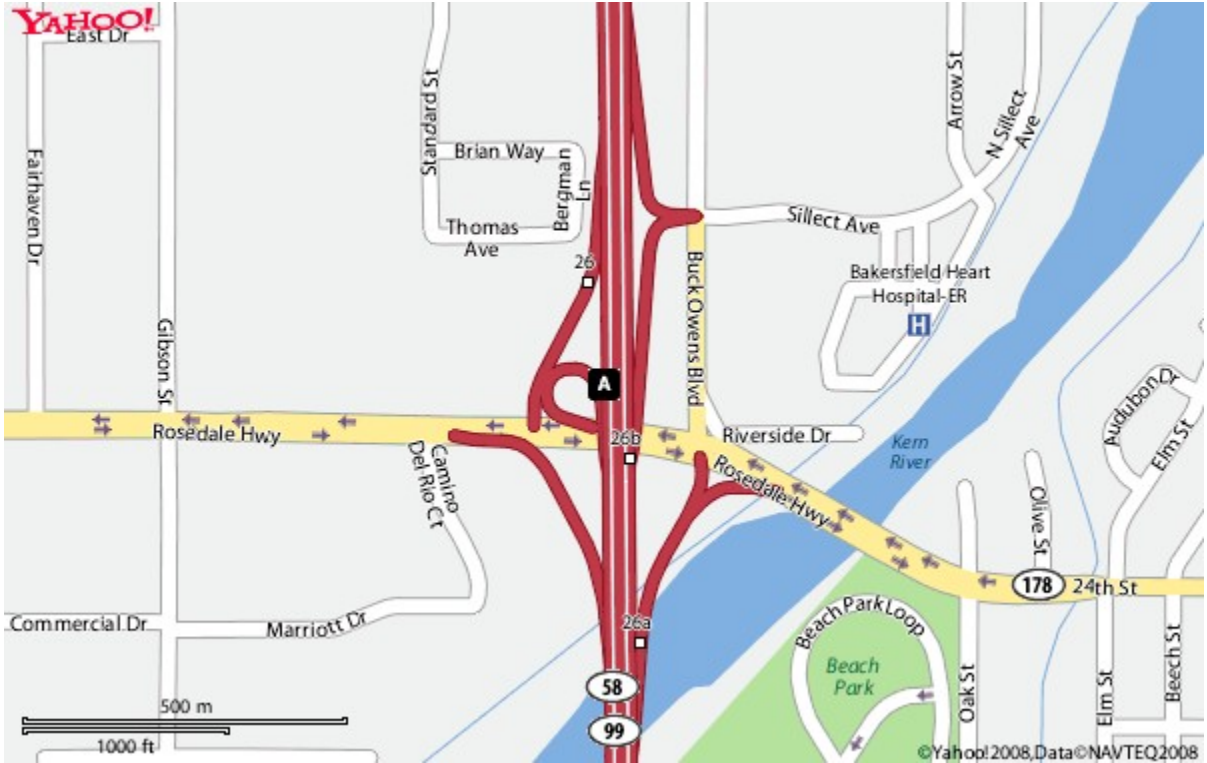

SAN JOAQUIN VALLEY ROAD COMMISSIONERS AND COUNTY ENGINEERS ASSOCIATION

KERN COUNTY

DATE: Friday, April 16, 2010

LOCATION: Hungry Hunter
3850 Rosedale Highway
Bakersfield, CA 93309

Choice of Forest Mushroom Chicken, Southwestern Chicken Salad and Soup or Top Sirloin

NETWORKING: 11:30 A.M.

LUNCH: 12:30 P.M. **COST:** \$25.00

PROGRAM: Gene Tackett will be speaking about the High Speed Rail.

GOLF: Interested in golf contact Dave Pearson at
WORK 559-486-0750
Cell 559-647-3850

Please reserve _____ lunch(es) at the meeting.

_____/_____/_____
NAME NAME NAME
CHOICE OF: FOREST MUSHROOM CHICKEN, GRILLED CHICKEN SALAD OR BEEF TIPS

Directions:

From north- and southbound Highway 99 take the Rosedale Highway exit. Travel westbound on Rosedale Highway and the Hungry Hunter restaurant will be on the north side of the street just west of Highway 99.